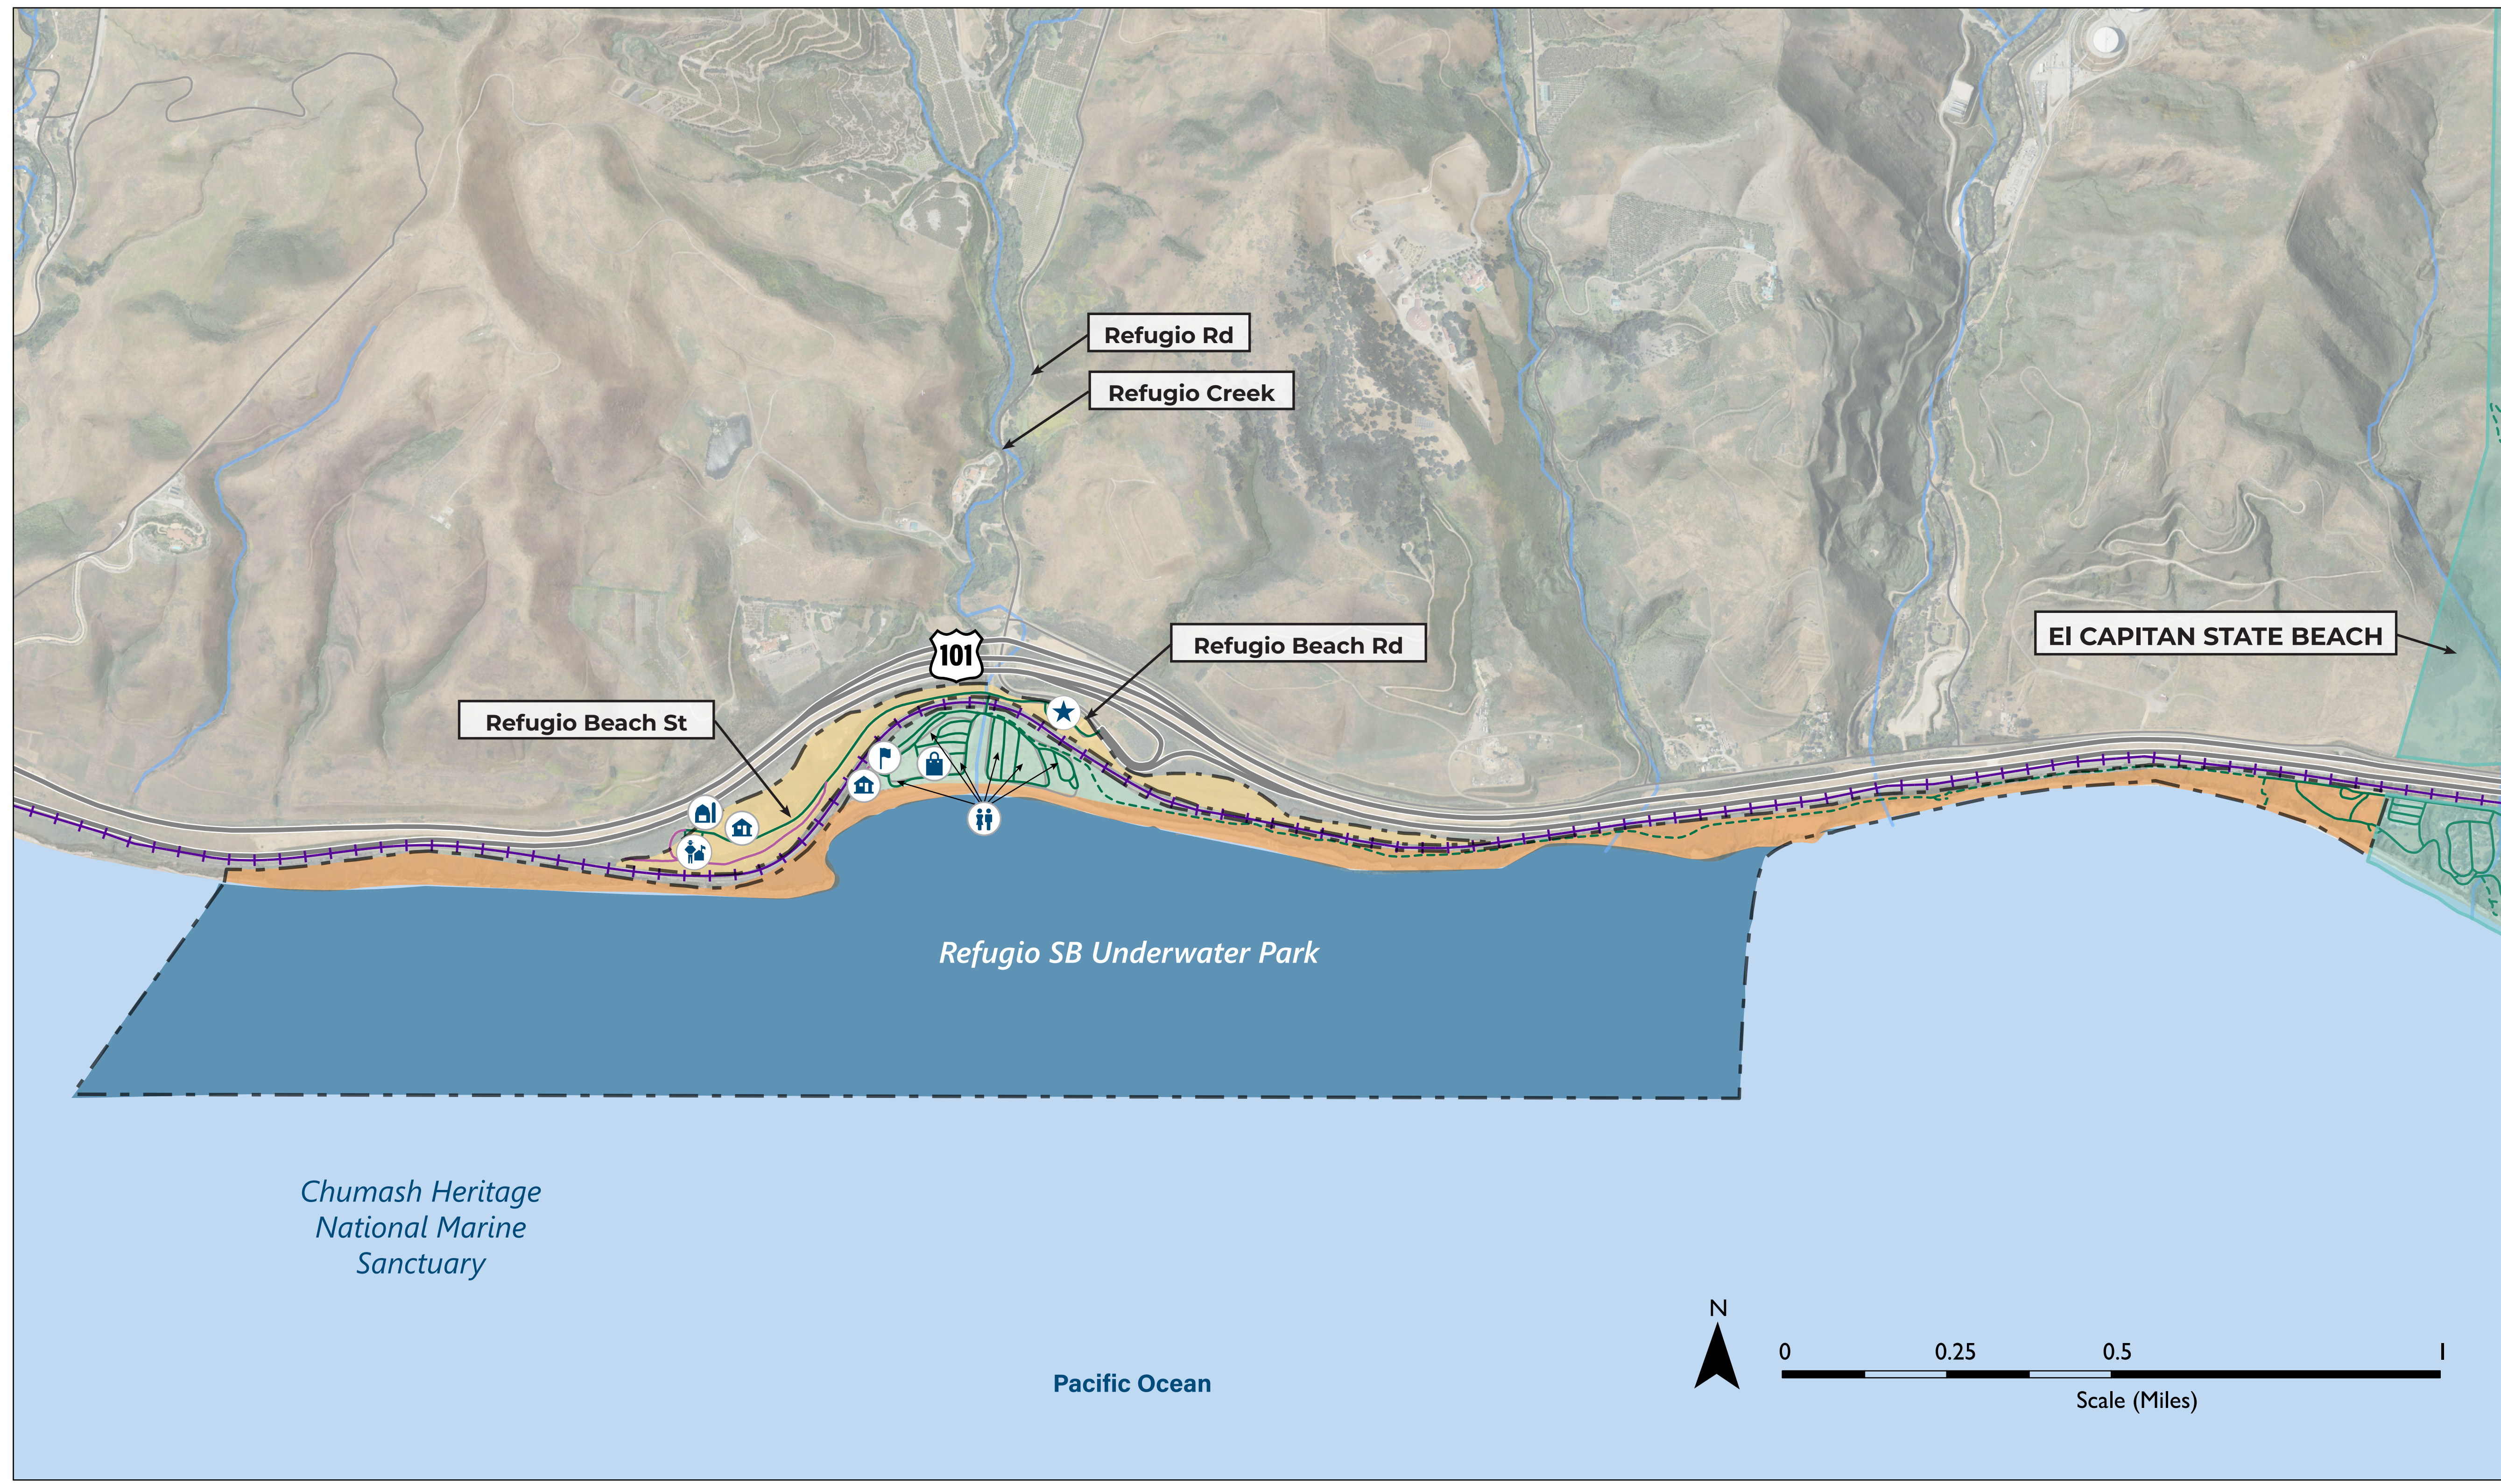

Refugio State Beach Draft Management Zones

LEGEND

- Refugio SB Boundaries
- Draft Management Zones**
- Upland
- Refugio Cove
- Beach and Bluffs
- Marine
- Routes and Trails**
- Railroad
- Interstate and Highway
- State Park Road
- State Park Trail
- Employee Use Only
- Rivers and Waterways
- Buildings**
- Barn
- Employee Residence/House/Dormitory
- Exhibit or Visitor/Education Center
- Park Entrance
- Park Office
- Restroom
- Store
- Campsite Spurs